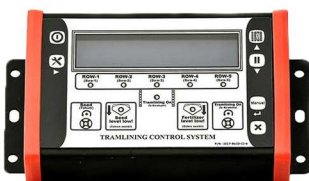

OPTIONAL EQUIPMENTS

Electronic Tracking System