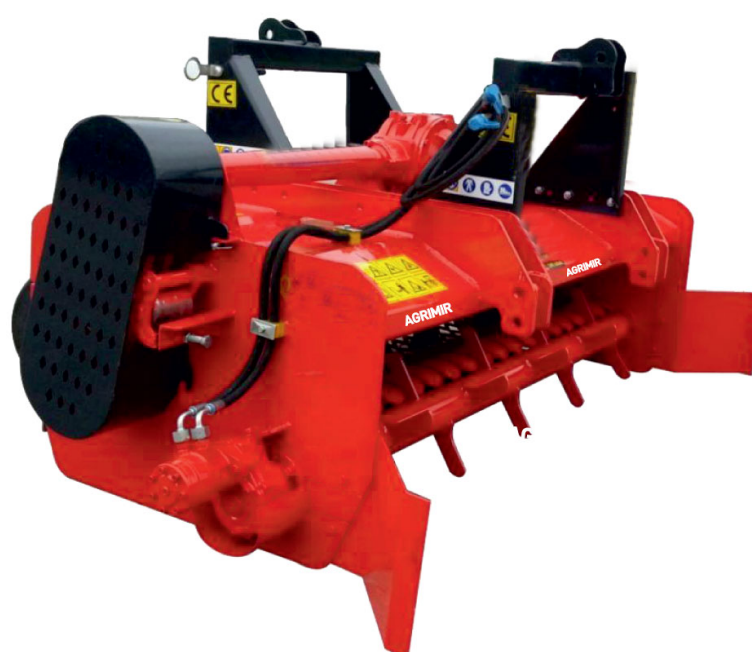

### Mulcher - Garden Type

ИЗМЕЛЬЧИТЕЛЬ ТИП САД

#### Technical Features / Технические Характеристики

	Unit	Models / МОДЕЛИ		
		Gm165	Gm185	Gm210
Working width	cm	165	185	210
Knife	pcs	20	20	24
Weight	kg	600	680	750
Power	hp	60-80	65-85	75-90
Max. speed		20 km/s	20 km/s	20 km/s

#### General Features / Общие Характеристики

Powered by the tractor PTO.  
 Works with the tractor 3-point linkage.  
 Suitable for use in all orchards and vineyards.  
 High performance with strong transmission system.  
 Turning back feature - during the jam by hydro motor.  
 Two-way use. Front or Rear way use position is possible.  
 For apples, citrus and fruit orchards, and vineyards can be used.